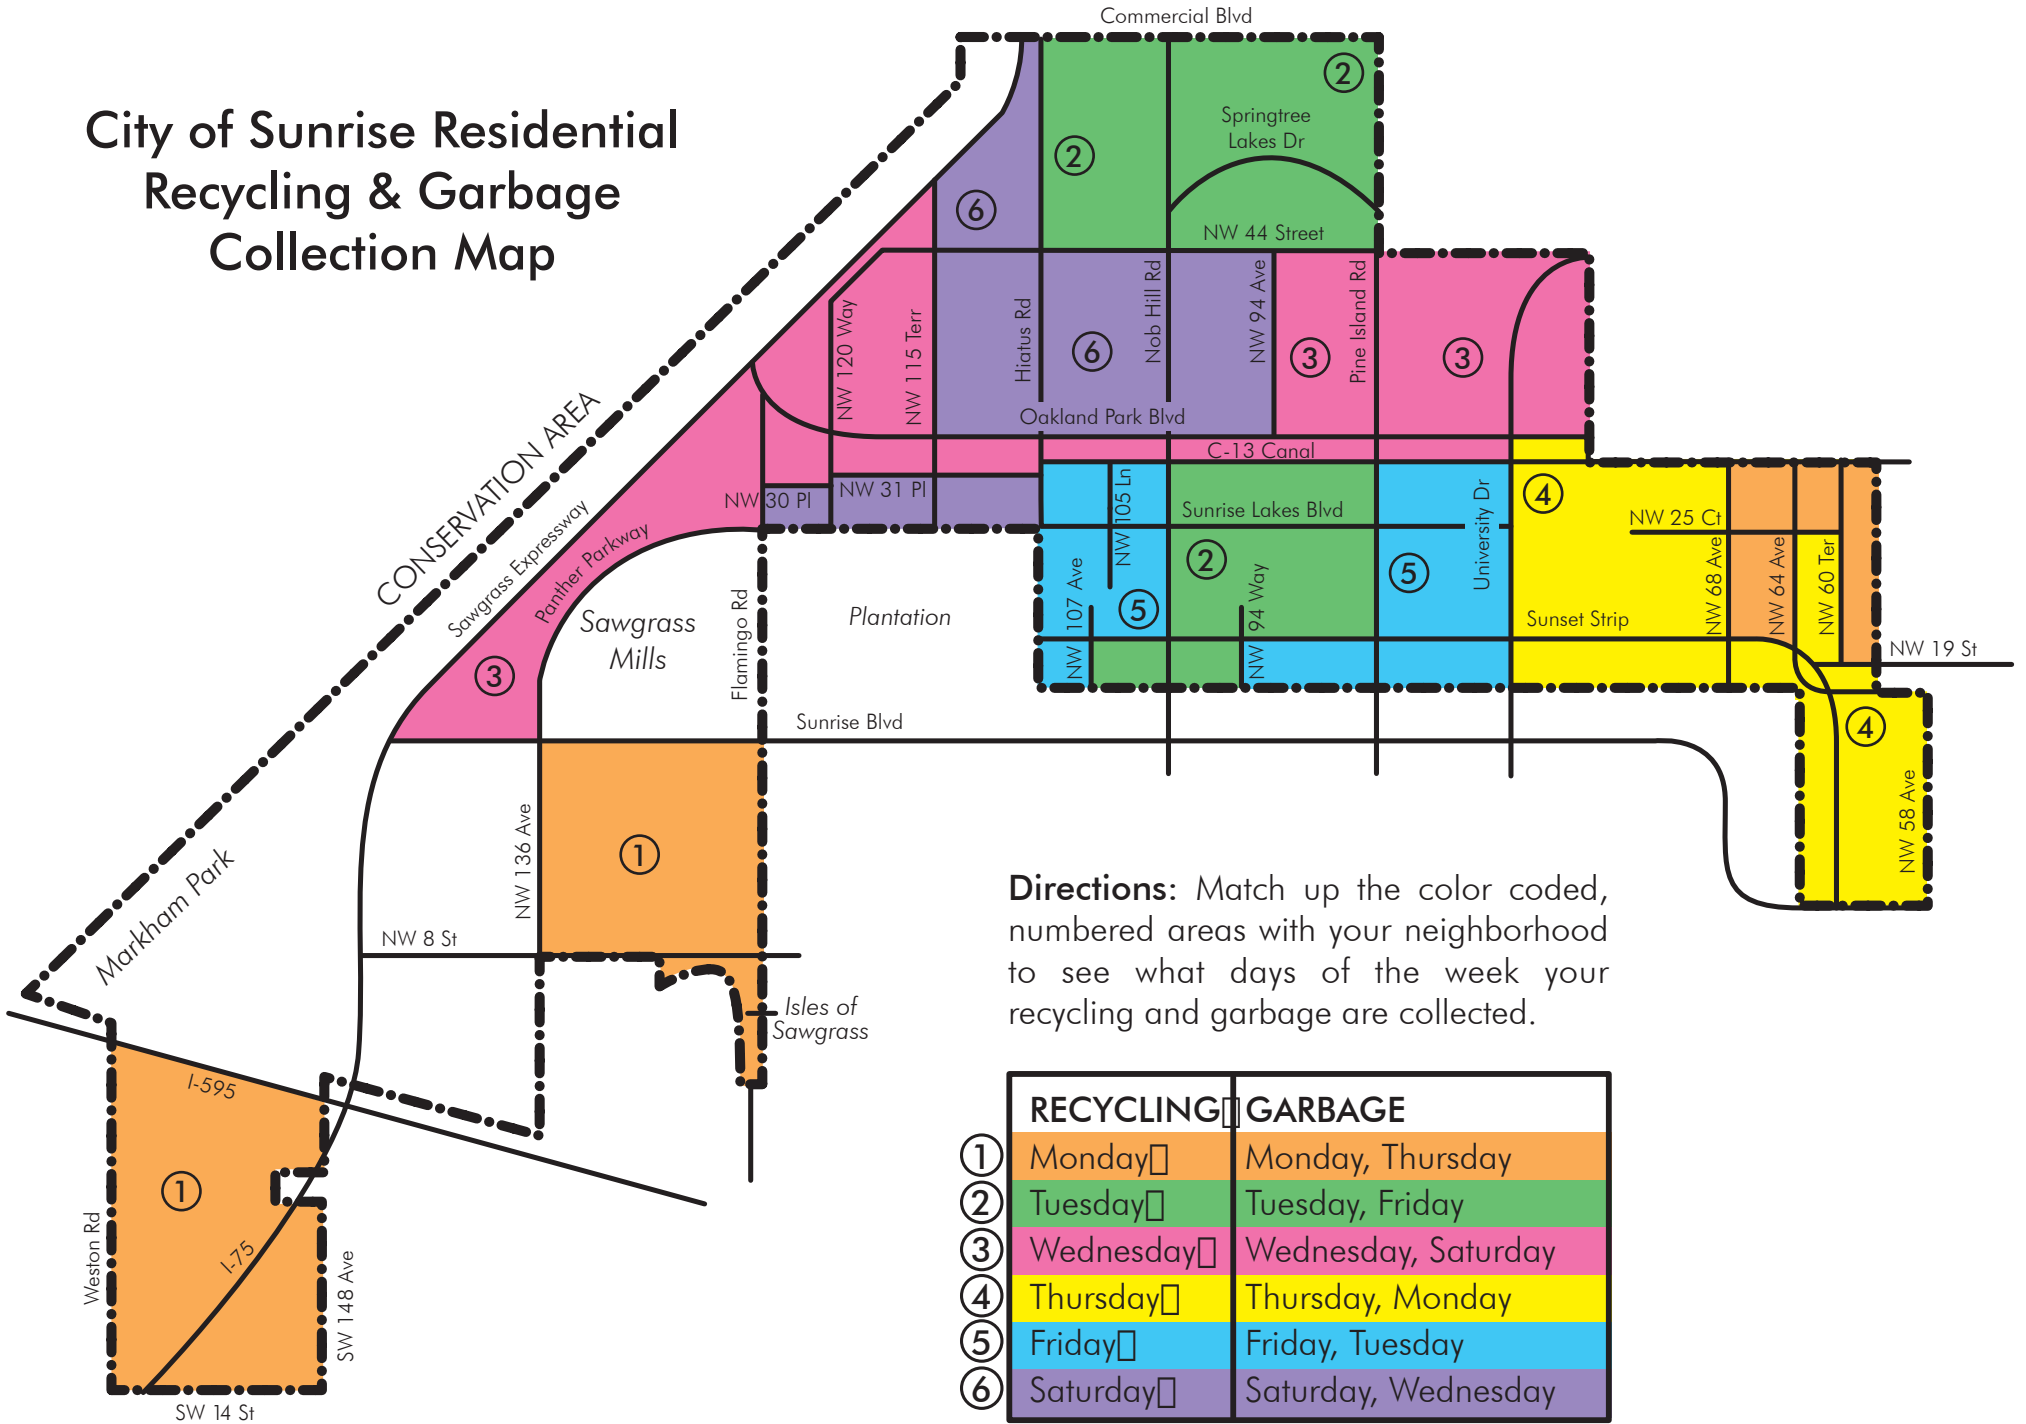

City of Sunrise Residential Recycling & Garbage Collection Map

Directions: Match up the color coded, numbered areas with your neighborhood to see what days of the week your recycling and garbage are collected.

	RECYCLING	GARBAGE
①	Monday	Monday, Thursday
②	Tuesday	Tuesday, Friday
③	Wednesday	Wednesday, Saturday
④	Thursday	Thursday, Monday
⑤	Friday	Friday, Tuesday
⑥	Saturday	Saturday, Wednesday